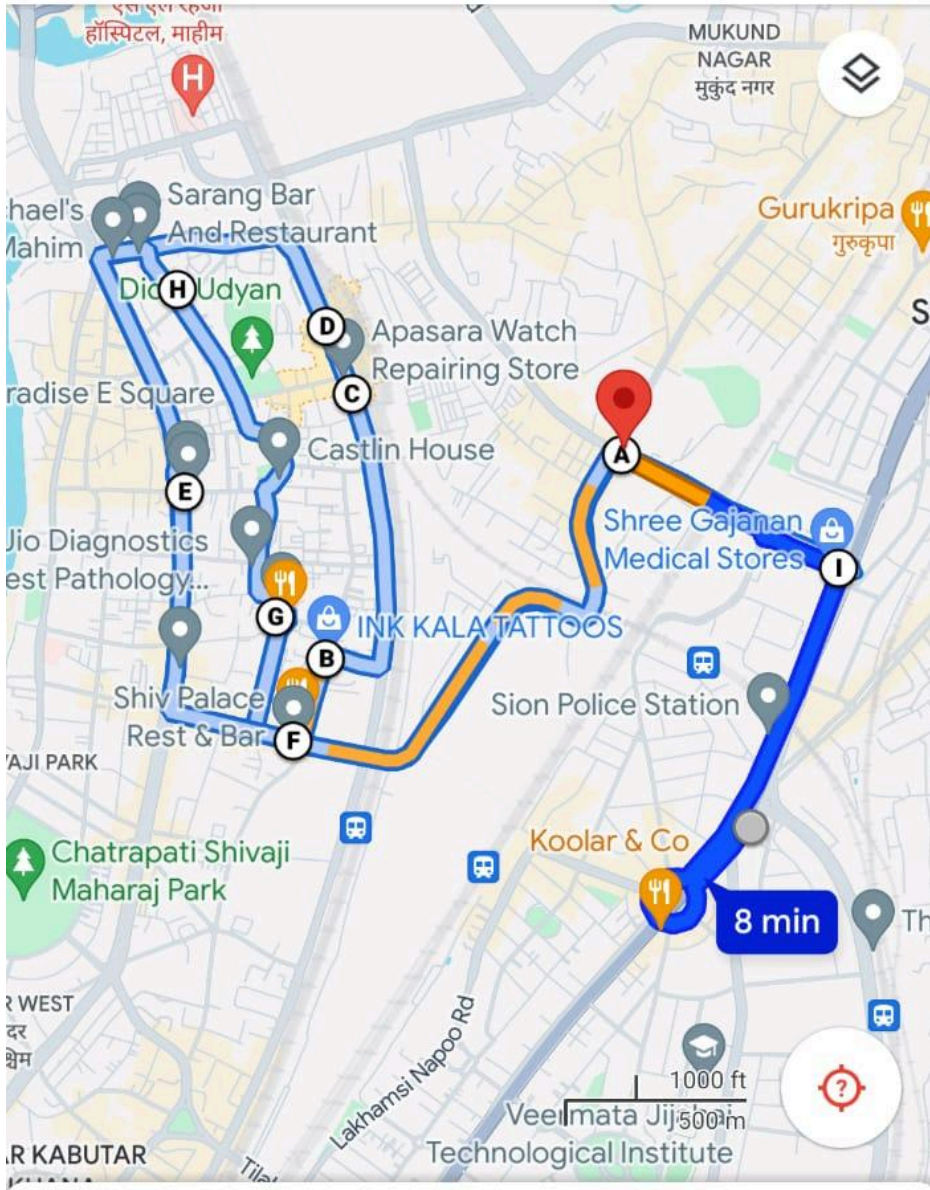

SOS

- Matunga East, Mumbai, Maharashtr...
- ⋮
- 8 stops
- ⋮
- 📍 Khimji Bhujpuria Chowk, Namdev Ko...

 54 min

 45 min

 —

 2 hr 22

Options

8 min to 5, Sulochana Shetty Marg, Ku...

2.4 km

[» Preview](#)

[☰ Steps](#)

Trips

Upcoming

Visited

BUS 4 - MORNING PICKUP

Pickup >