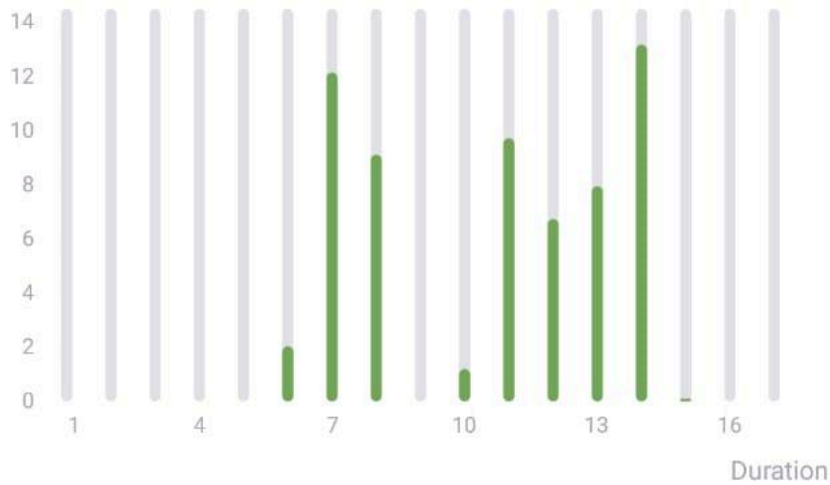

Fleet Idle

Today

Total Fleet Idle

1 hr